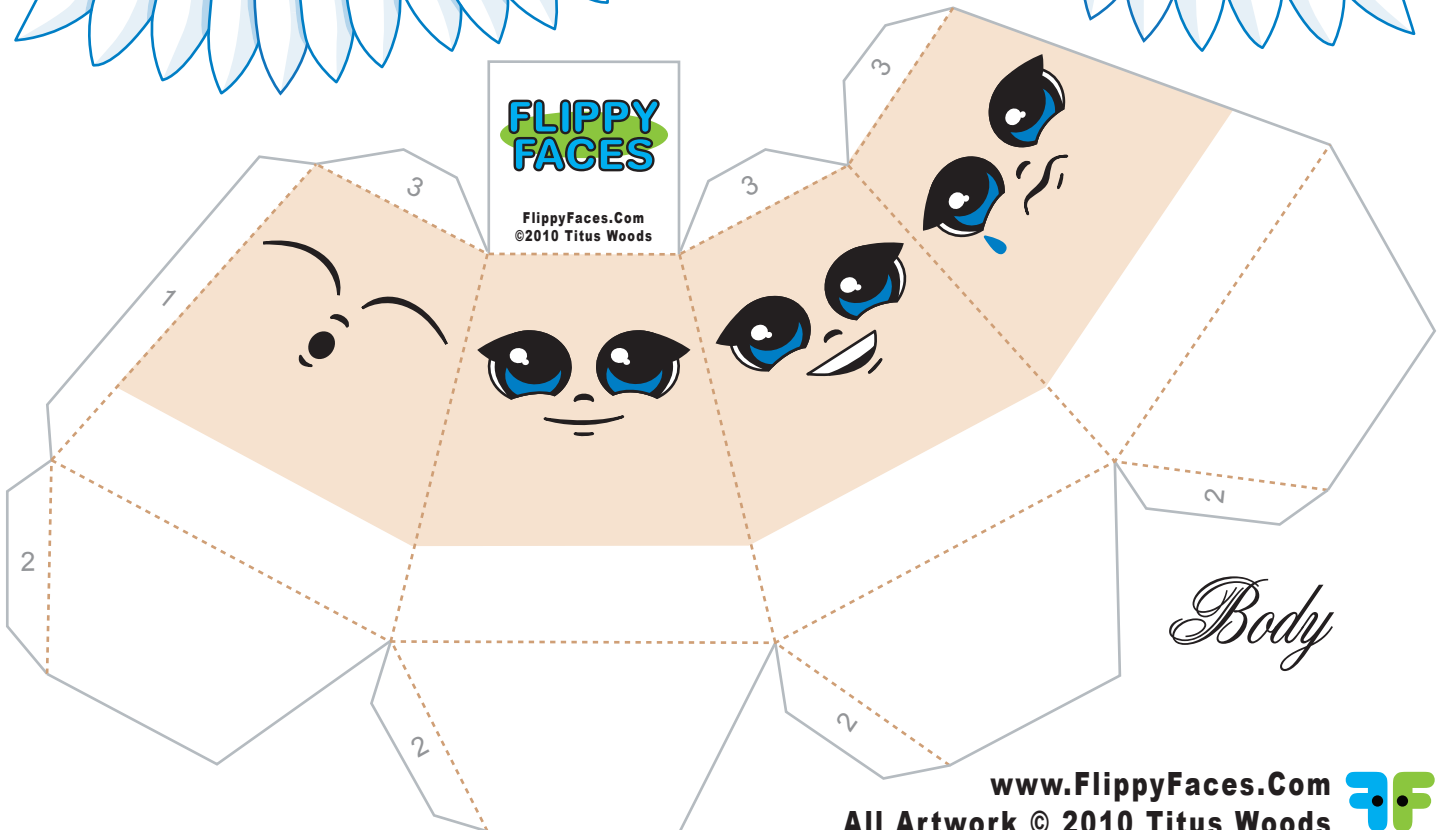

FLIPPY FACES

PAPER CRAFT TOY

Anita Angel

Flippy Faces are paper craft toys with changeable moods. Lift the Head and turn the Body to flip faces. Show your mood with your flippy friends. Have fun!

Hair

MOUNTAIN FOLD - - - - -
VALLEY FOLD - - - - -

FLIPPY FACES

PAPER CRAFT TOY

Anita Angel

Wings

FLIPPY
FACES

FlippyFaces.Com
©2010 Titus Woods