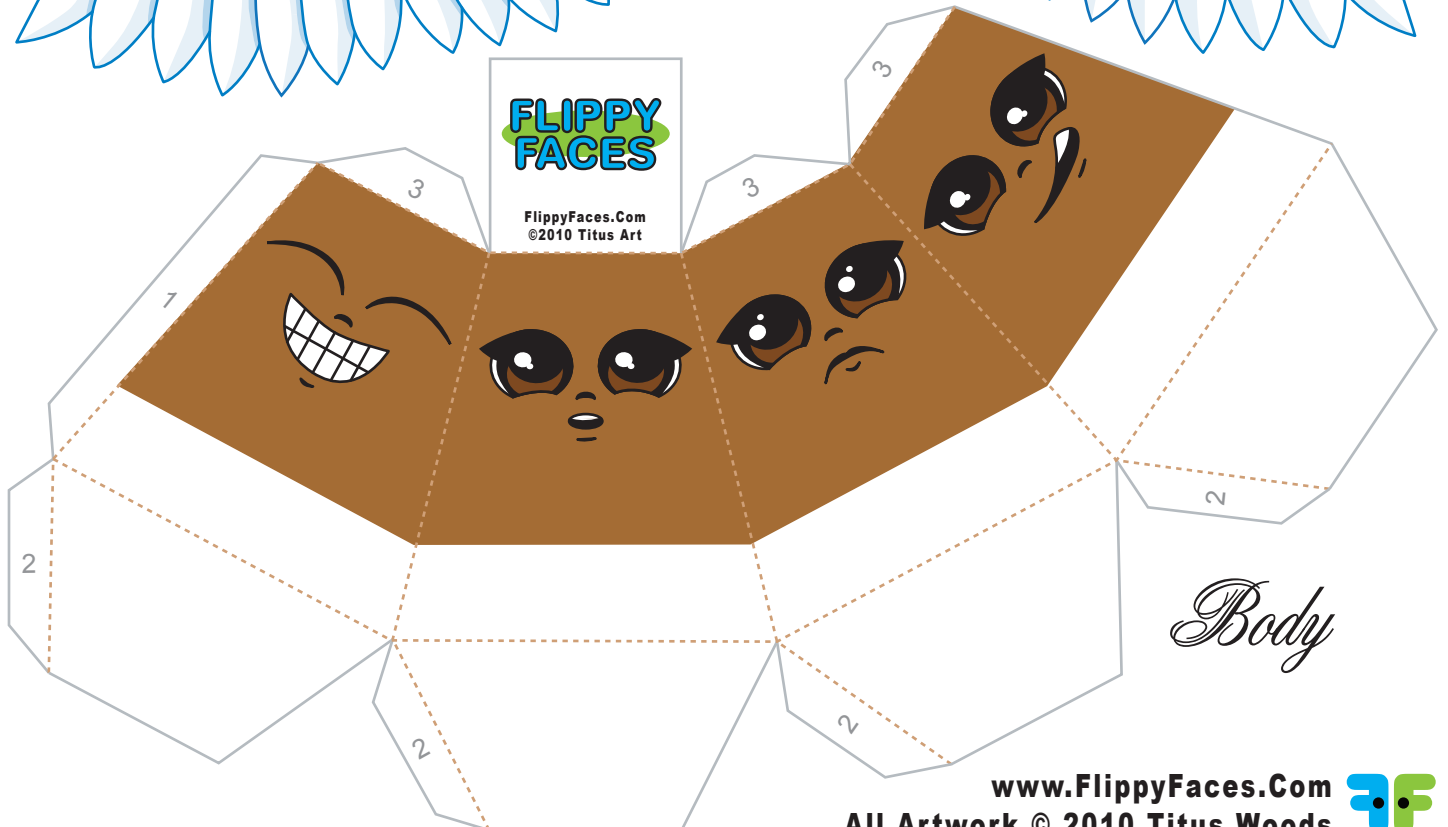

FLIPPY FACES

PAPER CRAFT TOY

Amadi Angel

Flippy Faces are paper craft toys with changeable moods. Lift the Head and turn the Body to flip faces. Show your mood with your flippy friends. Have fun!

Hair

MOUNTAIN FOLD - - - - -
VALLEY FOLD - - - - -

Arms

FLIPPY FACES

PAPER CRAFT TOY

Amadi Angel

Wings

Body