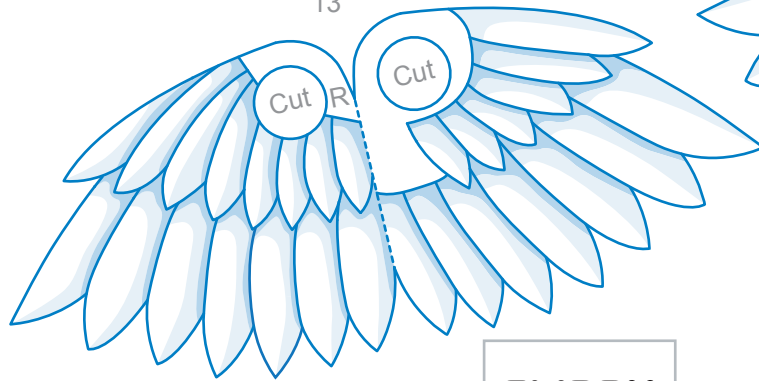

FLIPPY FACES

PAPER CRAFT TOY

Amadi Angel

Flippy Faces are paper craft toys with changeable moods. Lift the Head and turn the Body to flip faces. Show your mood with your flippy friends. Have fun!

Hair

MOUNTAIN FOLD - - - - -
VALLEY FOLD - - - - -

Arms

FLIPPY FACES

PAPER CRAFT TOY

Amadi Angel

Wings

Body